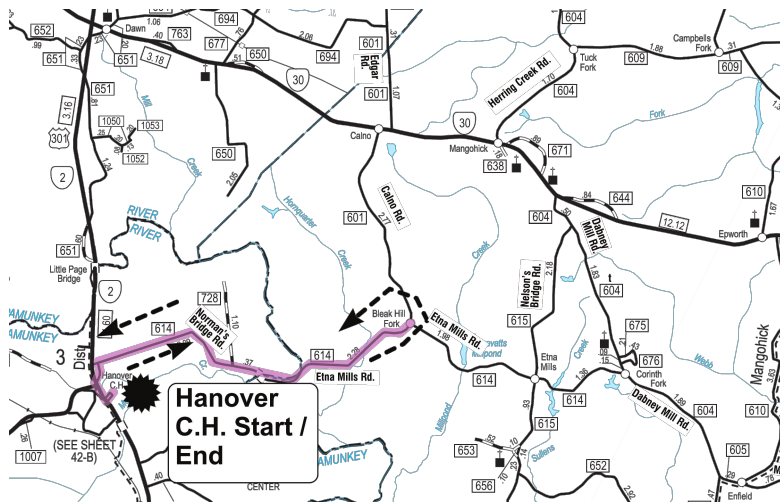

2016 Heart of Virginia Century

Family Ride (11 Mile) Cue Sheet			
Leg	Type	Notes	Total
0.2	Right	US-301/Hanover Courthouse Rd	0.2
0.3	Right	Fire House Rd/ Rte 1004	0.5
0.2	Right	Rte 614/Normans Bridge Rd	0.7
4.8	Turn	Rte 614 Etna Mills Rd/ Rte 601 Calno	5.5
4.7	Around	Intersection	10.2
0.5	Left	US-301/Hanover Courthouse Rd	10.7
0.2	Left	Rte 1005/County Complex Rd	10.9
0.2	End	End of route	

Important Notes:

1. The roads in the Central Virginia are not designed for cycling. Among other hazards, many of the roads have little to no shoulder, high speed limits, and blind turns. The fact that a road is included on this cue sheet does not mean that the road is considered safe for cycling. Always exercise extreme care when cycling on Central Virginia roads.
2. Do not look at this cue sheet or map while riding. It is not safe to take your eyes off the road, even for a second. Always come to a complete stop first.

Note: Follow Route Arrows (Yellow/Pink/Blue) until turn around at Route 614 (Etna Mills Rd)

Platinum Sponsor

Gold Sponsors

Silver Sponsors

Bronze Sponsors

Other Contributors

Heart of Virginia Century Communications
 If you need assistance during the event or want to report an on course problem, please contact us.
 Voice/text: 804-418-2290 or 804-418-2293
 FOR ALL LIFE THREATENING EMERGENCIES CALL 911 FIRST THEN CALL US